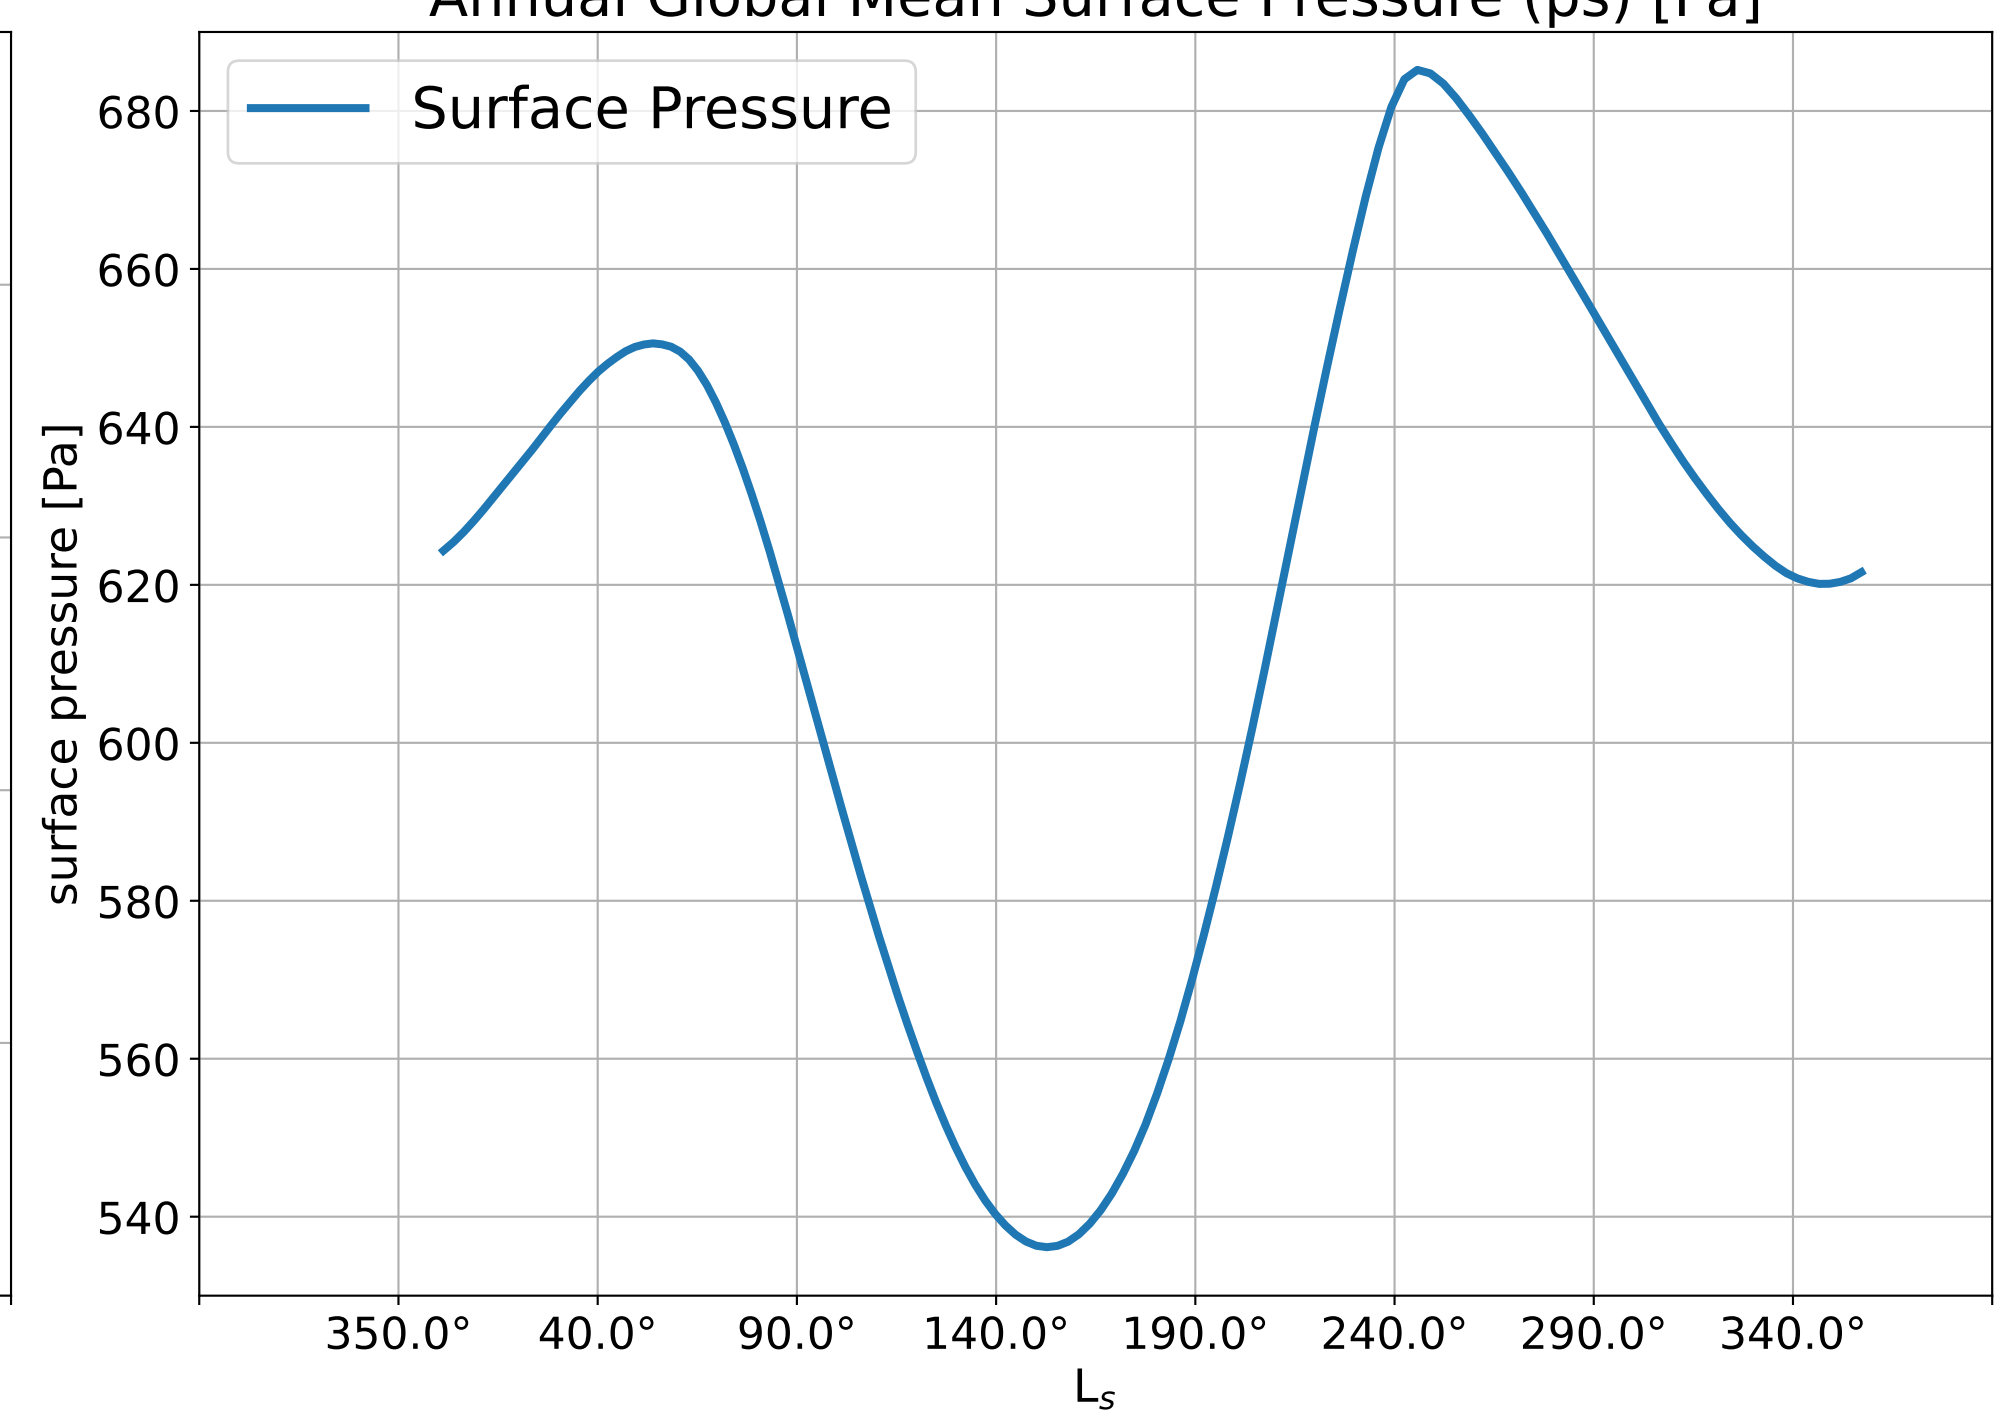

Annual Global Mean Surface Temperature (ts) [K]

Annual Global Mean Surface Pressure (ps) [Pa]

Annual Mean Surface Temperature (ts) [K]