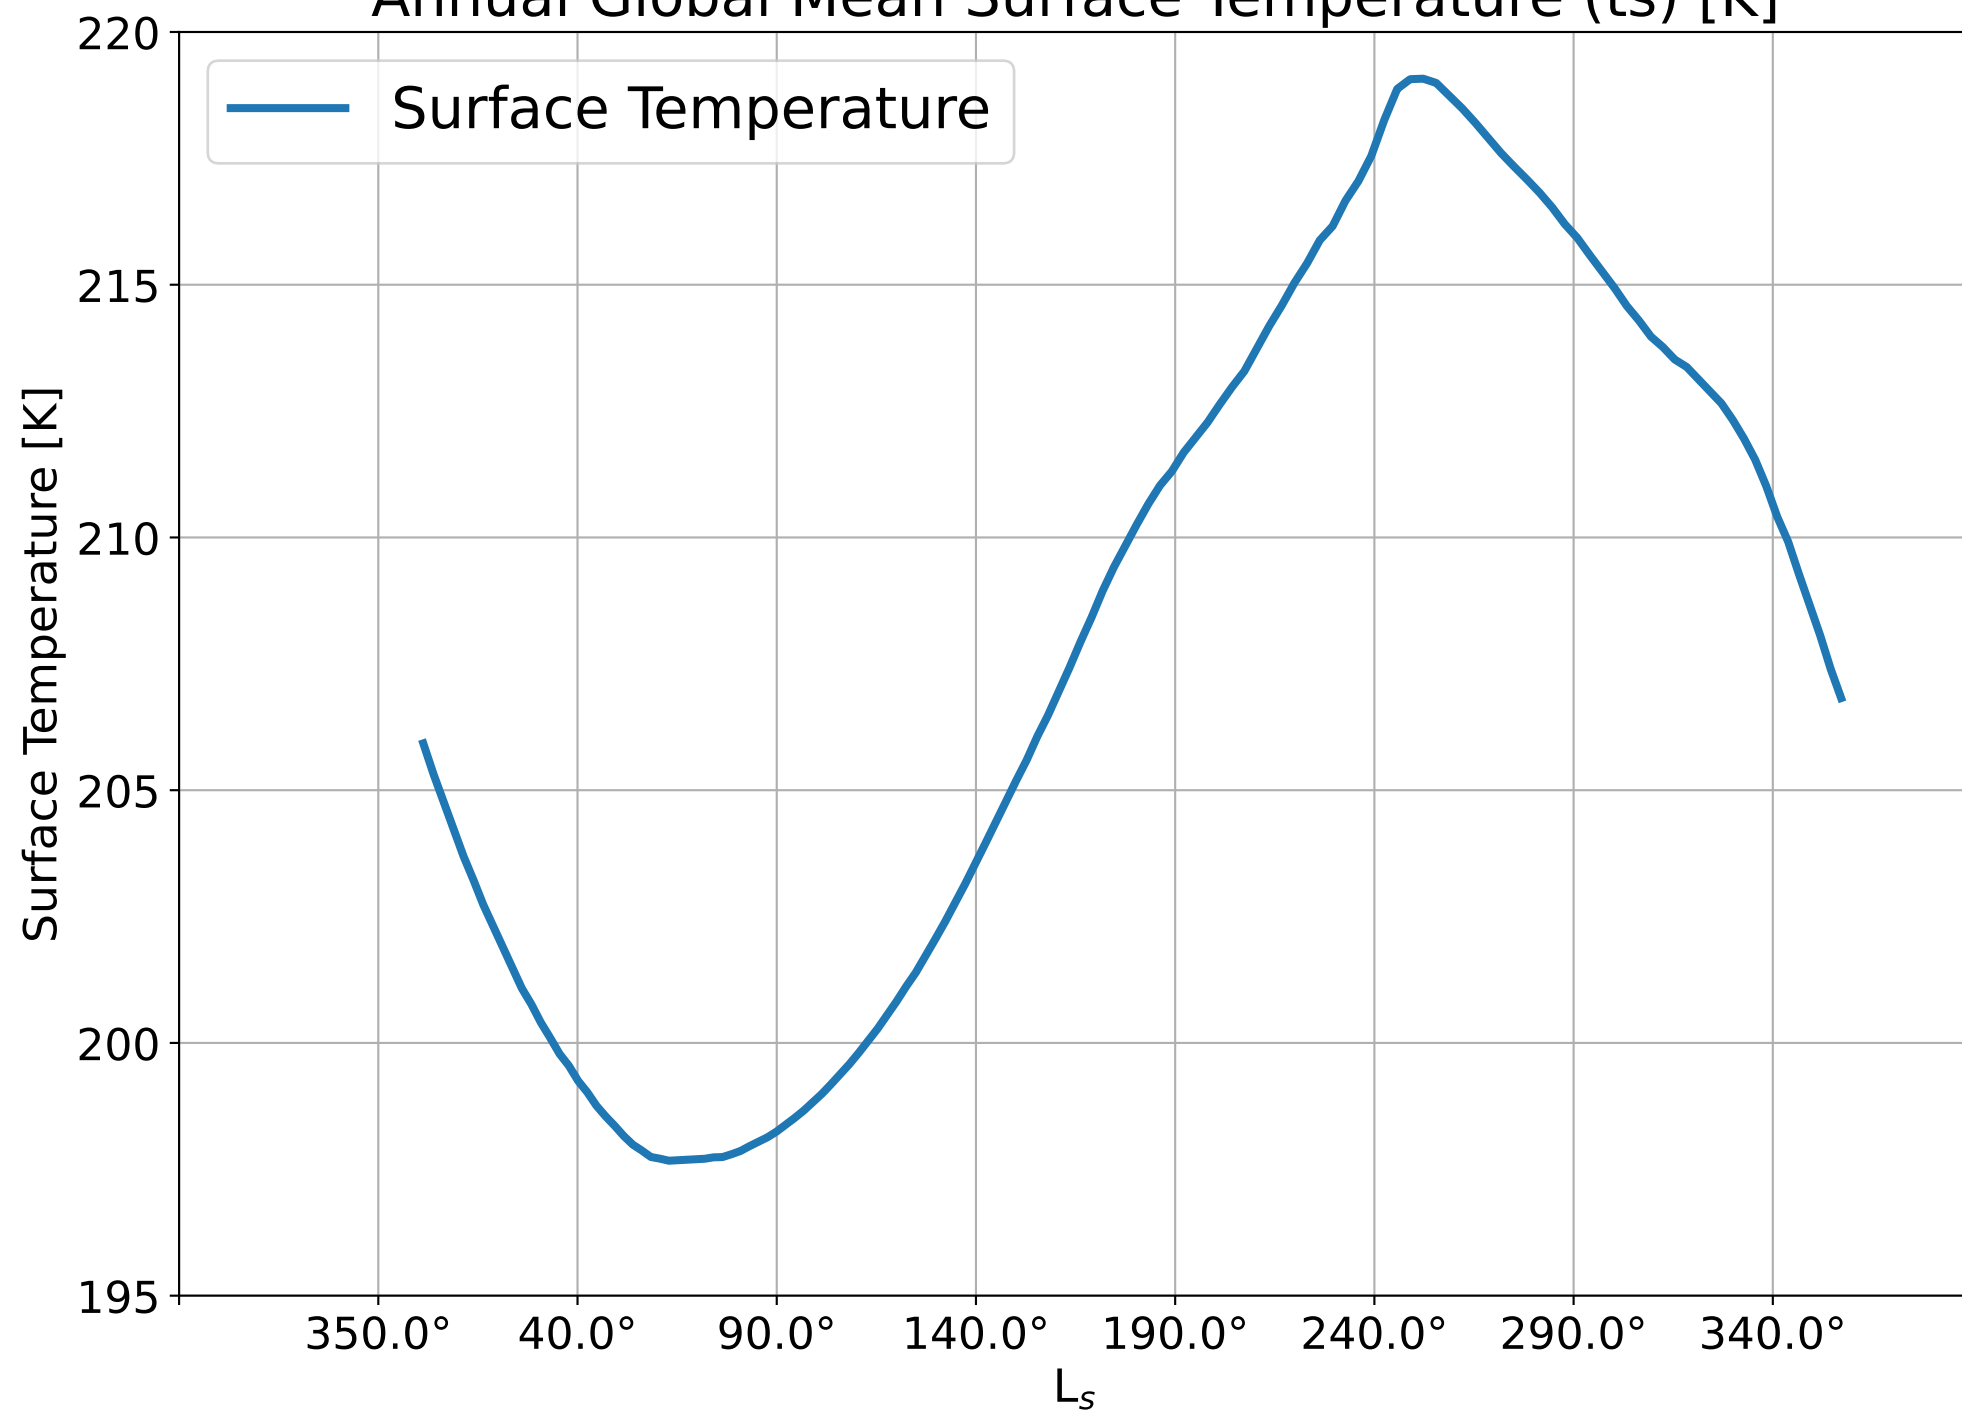

Annual Global Mean Surface Temperature (ts) [K]

Annual Global Mean Surface Pressure (ps) [Pa]

Annual Mean Surface Temperature (ts) [K]